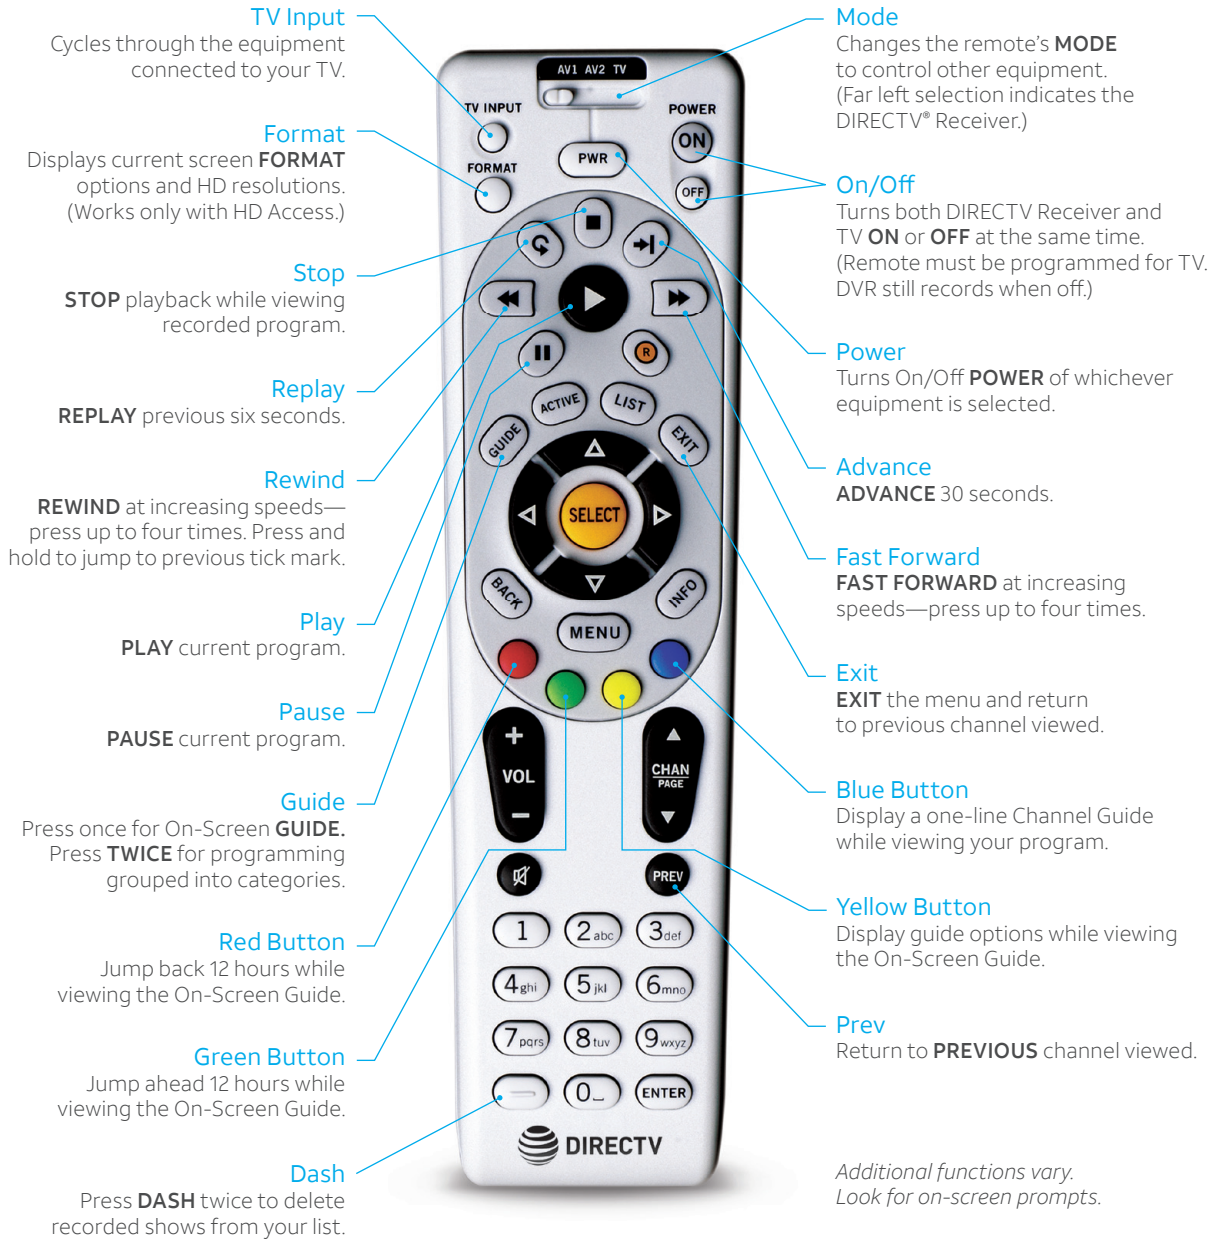

## 15 Troubleshooting

---

## 17 DIRECTV for BUSINESS<sup>SM</sup> Remote App

---

### Program Your Universal Remote:

Your new DIRECTV® Universal Remote can control your entire entertainment system—TVs, DVD players, VCRs and stereo systems.