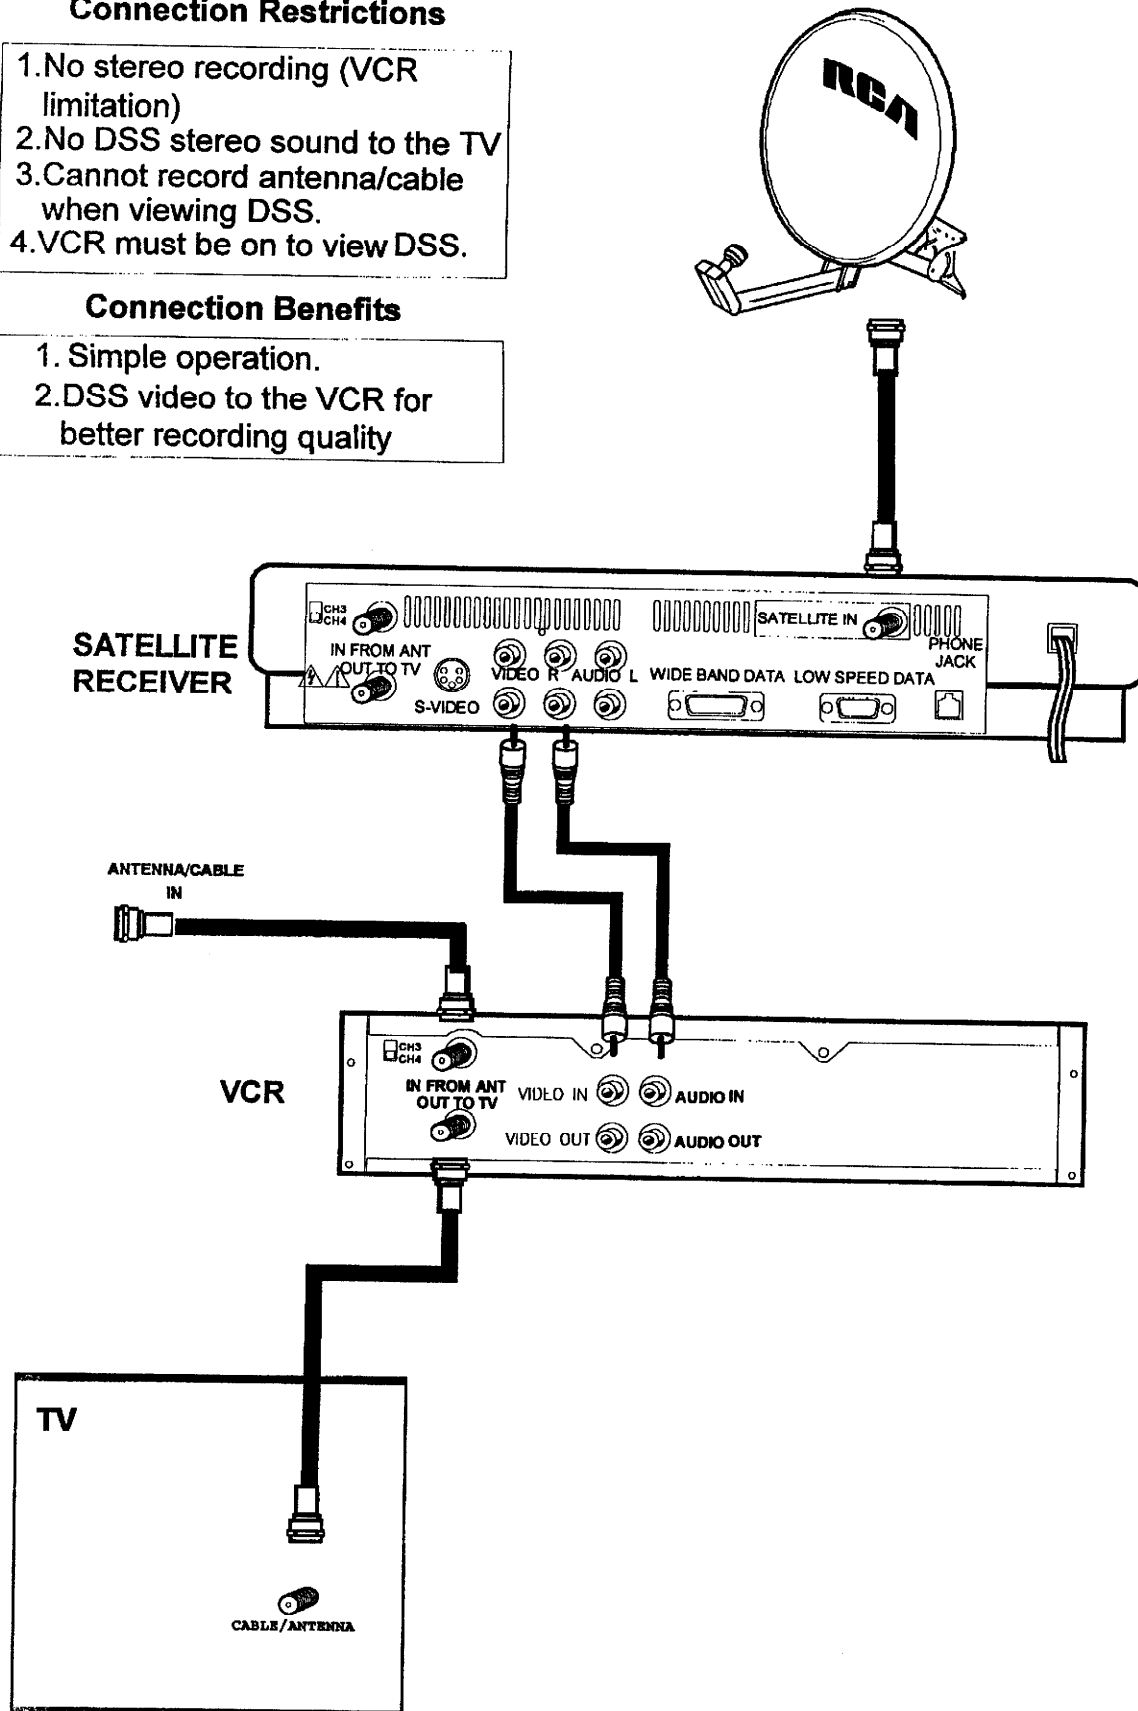

Connection Restrictions

- 1.No stereo recording (VCR limitation)
- 2.No DSS stereo sound to the TV
- 3.Cannot record antenna/cable when viewing DSS.
- 4.VCR must be on to view DSS.

Connection Benefits

1. Simple operation.
- 2.DSS video to the VCR for better recording quality

Connection Restrictions

1. No stereo recording. (VCR limitation)
2. No DSS stereo sound to the TV.

Connection Benefits

1. Simple operation.
2. DSS video to the VCR for better recording quality.
3. Can record either TV or DSS while viewing the other.

* To record DSS and view antenna/cable: Put the VCR/TV button in TV mode. Make sure that the VCR is in line or video mode. Put the DSS/TV button in TV mode.

* To record antenna/cable and view DSS: Put the VCR on the channel you wish to record, Put the DSS/TV button in DSS mode and View using TV channel 3/4.