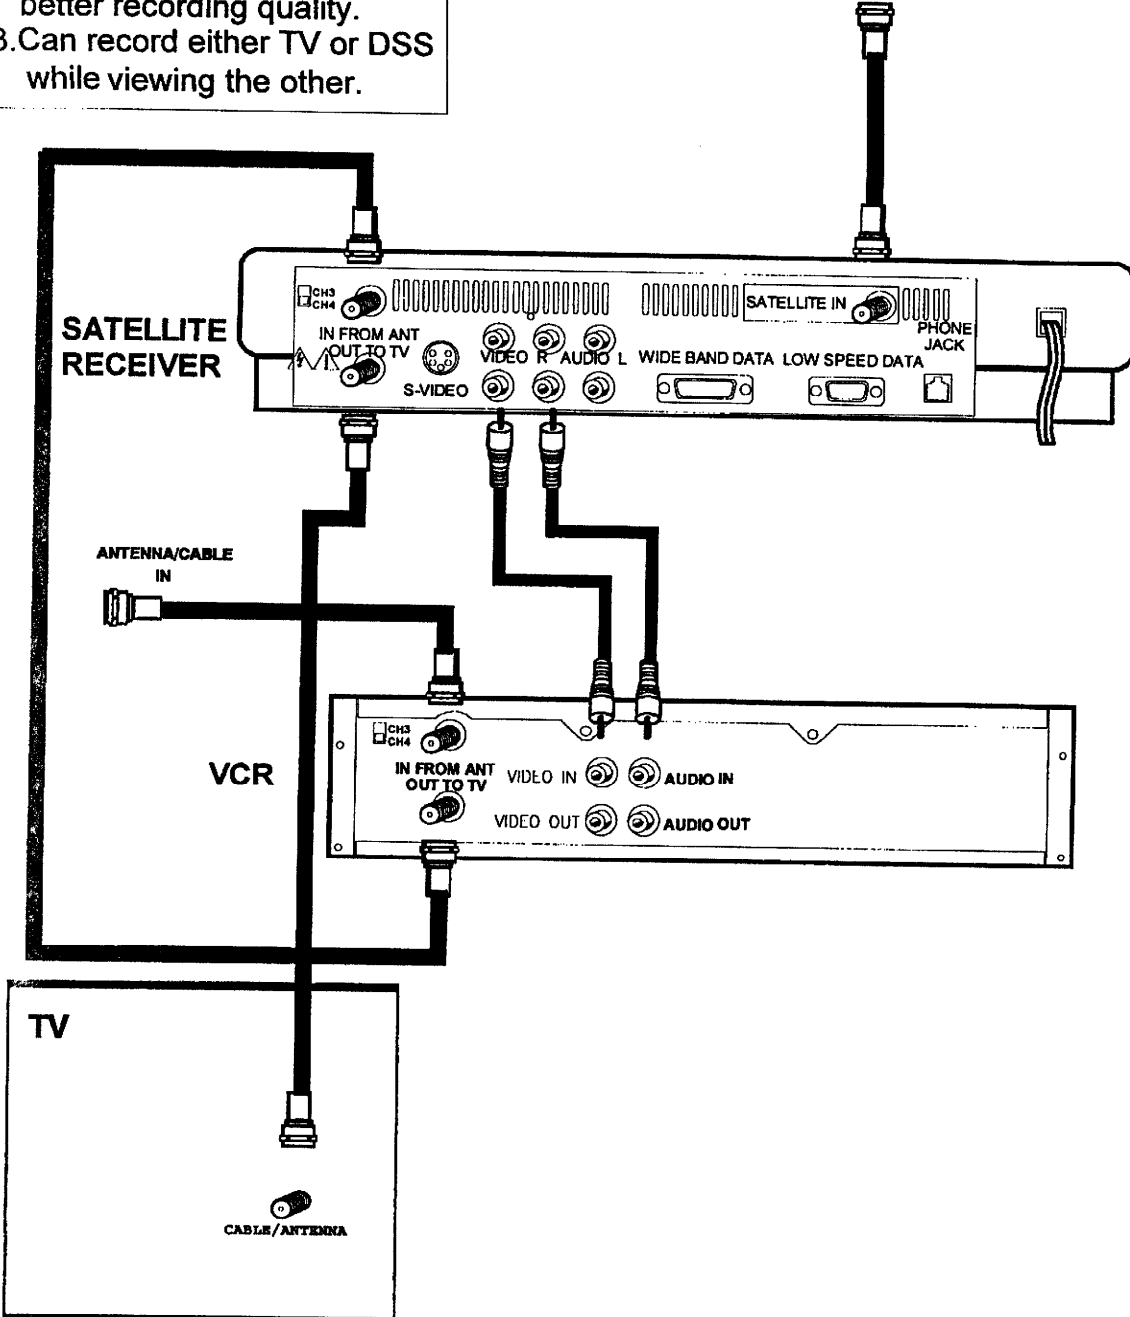

Connection Restrictions

- 1.No stereo recording (VCR limitation)
- 2.No DSS stereo sound to the TV
- 3.Cannot record antenna/cable when viewing DSS.
- 4.VCR must be on to view DSS.

Connection Benefits

1. Simple operation.
- 2.DSS video to the VCR for better recording quality

Connection Restrictions

1. No stereo recording. (VCR limitation)
2. No DSS stereo sound to the TV.

Connection Benefits

1. Simple operation.
2. DSS video to the VCR for better recording quality.
3. Can record either TV or DSS while viewing the other.

* To record DSS and view antenna/cable: Put the VCR/TV button in TV mode. Make sure that the VCR is in line or video mode. Put the DSS/TV button in TV mode.

* To record antenna/cable and view DSS: Put the VCR on the channel you wish to record, Put the DSS/TV button in DSS mode and View using TV channel 3/4.