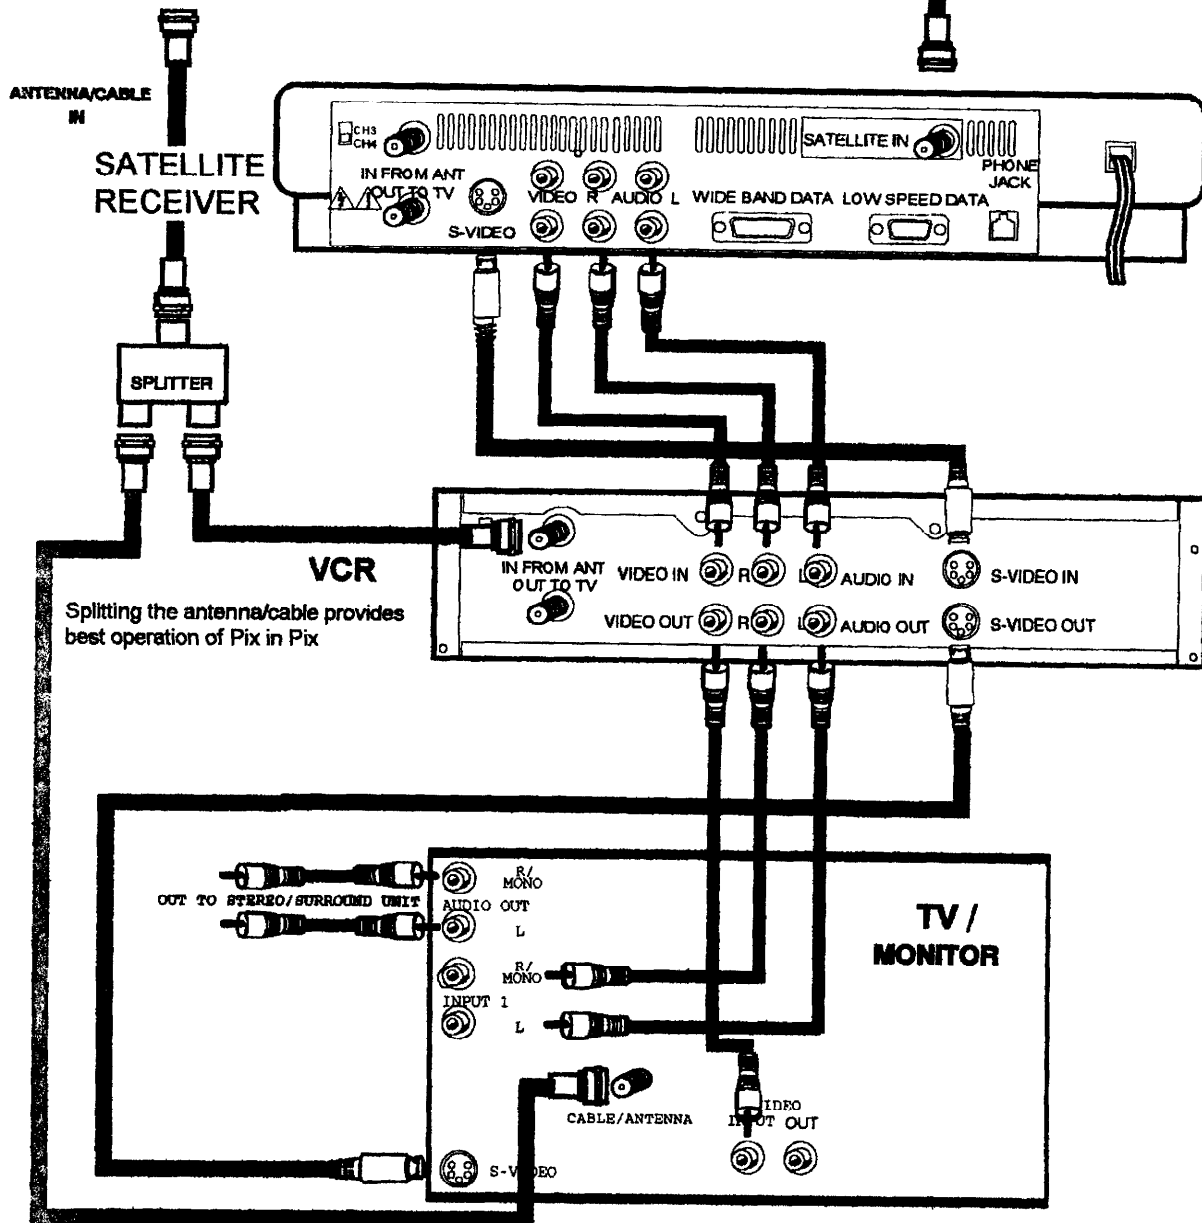

Connection Restrictions

1. VCR must be on to view DSS

Connection Benefits

1. S-Video to the VCR for the best recording quality.
2. S-Video to the TV from the VCR for best video quality
3. Audio L and R to the VCR for stereo recording.
4. Audio L and R from the VCR to the TV for stereo sound.

Connection Restrictions

1. This connection requires a dual Audio/Video output on the DSS receiver.

Connection Benefits

1. S-Video to the VCR for the best recording.
2. S-Video to the TV for the best video viewing.
3. Audio L and R to the VCR for stereo sound.
4. Audio L and R from the VCR to the TV for stereo sound.

Splitting the antenna/cable provides best operation of Pix in Pix