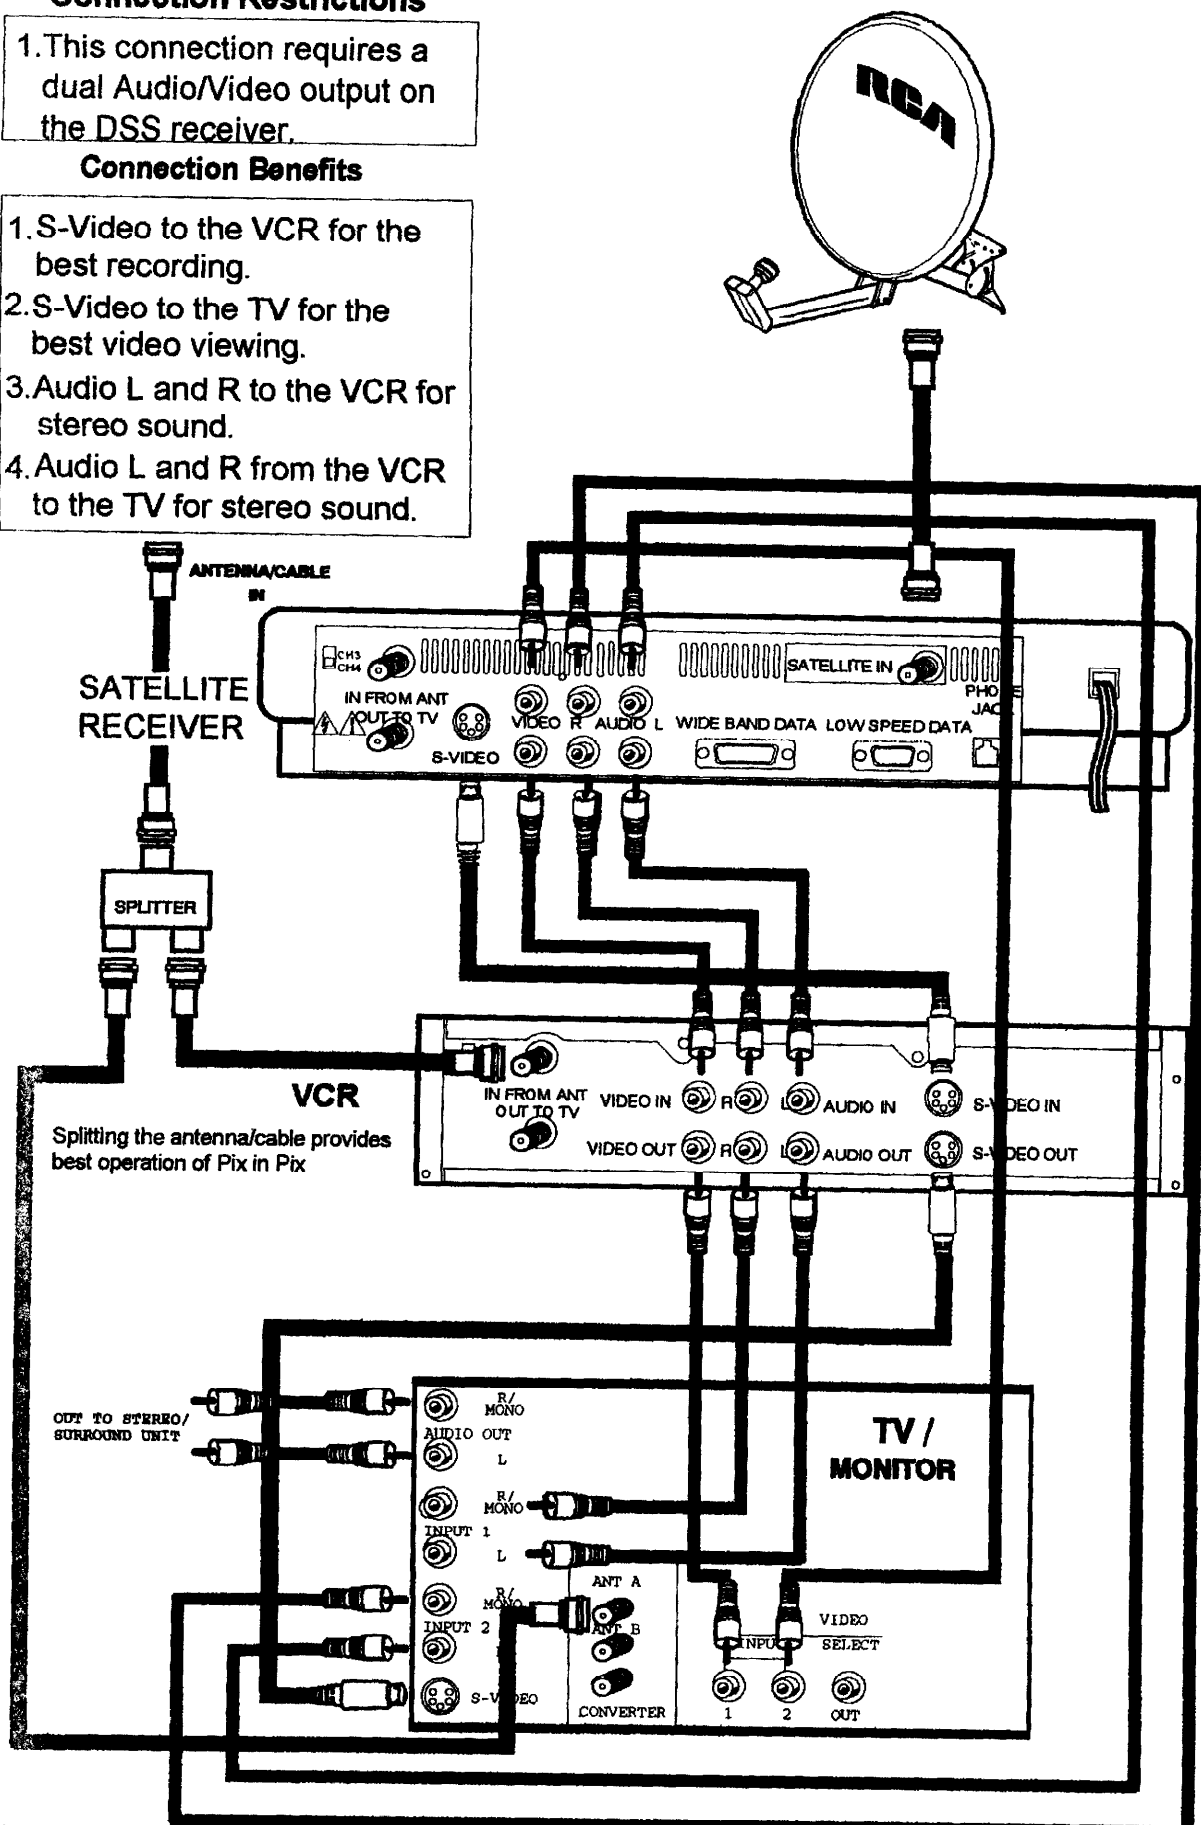

Connection Restrictions

1. VCR must be on to view DSS

Connection Benefits

1. S-Video to the VCR for the best recording quality.
2. S-Video to the TV from the VCR for best video quality
3. Audio L and R to the VCR for stereo recording.
4. Audio L and R from the VCR to the TV for stereo sound.

Connection Restrictions

1. This connection requires a dual Audio/Video output on the DSS receiver.

Connection Benefits

1. S-Video to the VCR for the best recording.
2. S-Video to the TV for the best video viewing.
3. Audio L and R to the VCR for stereo sound.
4. Audio L and R from the VCR to the TV for stereo sound.

Splitting the antenna/cable provides best operation of Pix in Pix