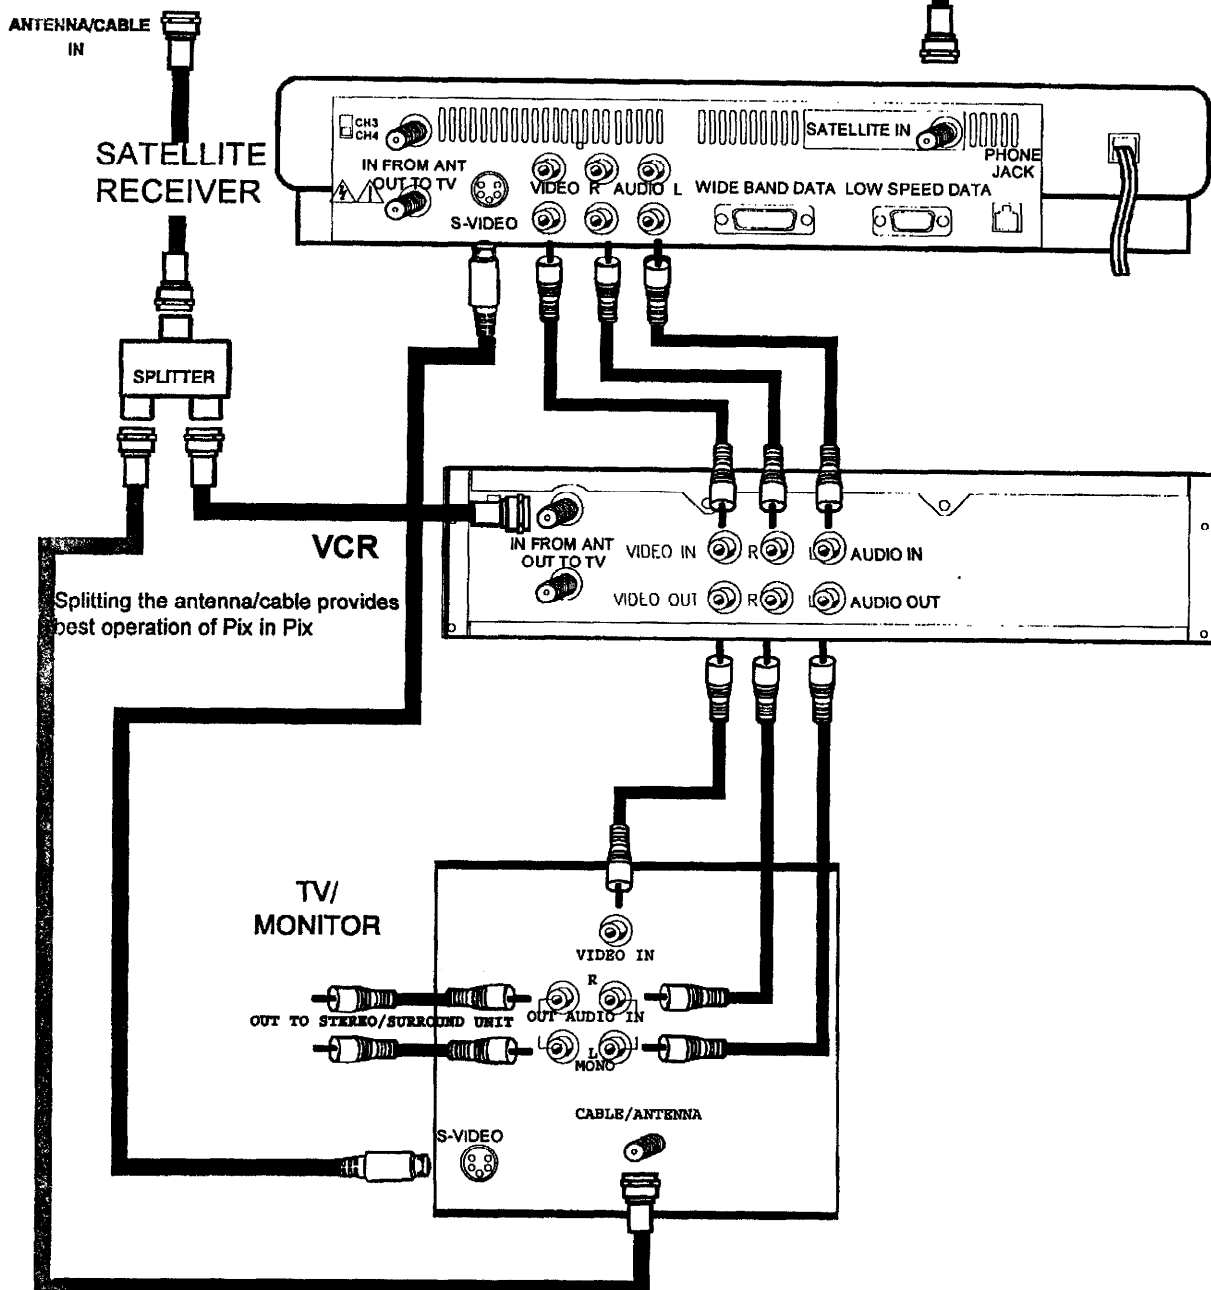

Connection Restrictions

1.VCR must be on to view DSS

Connection Benefits

- 1.S-Video to the TV for the best DSS video viewing.
- 2.Audio L and R to the VCR for stereo recording.
- 3.DSS video to the VCR for better recording quality
- 4.Audio L and R from the VCR to the TV for stereo sound.

REV 1 295

DSS is a trademark of DIRECTV Inc. a unit of GM Hughes Electronics

Connection Restrictions

1. This connection requires a dual Audio/Video output on the DSS receiver.

Connection Benefits

1. S-Video to the TV for the best video viewing.
2. Audio L and R to the VCR for stereo recording.
3. DSS video to the VCR for better recording quality
4. Audio L and R to the TV for stereo sound