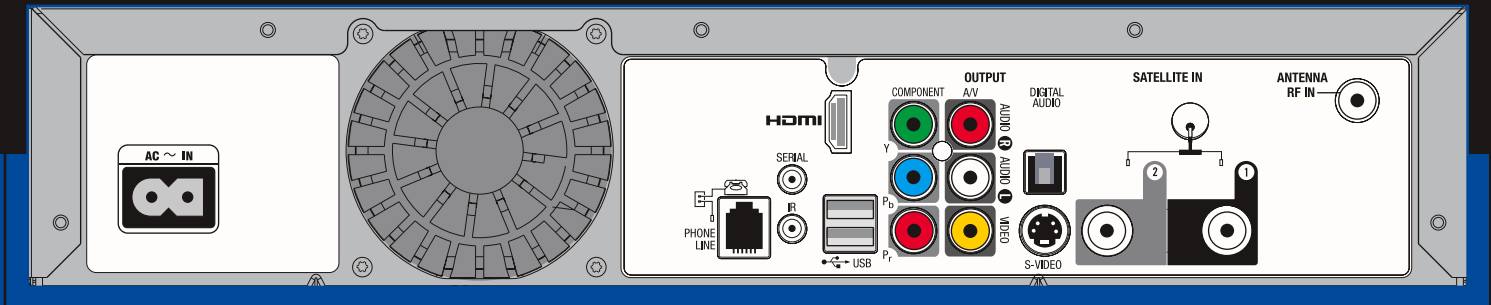

GET THE CLARITY OF HD AND THE CONTROL OF DIRECTV® DVR WITH TIVO® IN ONE BOX!
TOGETHER FOR THE ULTIMATE ENTERTAINMENT EXPERIENCE

YOUR SHOWS ON YOUR TIME
Digitally record up to 30 hours of HD programming, or up to 200 hours of Standard-Definition programming without videotape*, then watch your shows when it is convenient for you using the "Now Playing List." Easily schedule recordings up to 14 days in advance.

WATCH AND RECORD
Watch one HD show while you record another. Record two different HD shows at the same time from either DIRECTV, off-air or one from each. Even watch a previously recorded HD show while recording two other live shows.*

NEVER MISS YOUR FAVORITE SHOWS
Use the Season Pass™ feature to automatically record every episode of your favorite shows, all season long, even if the date and time slot change. You can also skip reruns!

SEARCH AND FIND THINGS YOU LIKE
With the WishList™ feature, you can find and automatically record shows that feature your favorite actors, teams, hobbies or special topics that interest you.

DON'T MISS A THING!
Need to answer the phone or pay the pizza guy? Pause live TV up to 30 minutes, then pick up exactly where you left off — plus, rewind, fast forward, watch in slow motion or create instant replays.

GENERAL

Product	Model	HR10-250
	Brand	DIRECTV
	Name	DIRECTV® HD DVR
	Warranty	Limited 1 Year (See User's guide)
Receiver	Width	15"
	Height	3"
	Depth	12"
	Weight (lbs.)	6.5
Carton	Width	16"
	Height	22"
	Depth	7"
	Weight (lbs.)	14.5
Tuners	Satellite	2 (2 Inputs)
	ATSC	2 (1 Input)
Misc.	Operating Temperature	+5°C to 40°C
	Fan	Yes
	Hard Disk Size	250 GB
	Storage (hrs.)	Up to 30 HD, 200 SD

BACK PANEL / JACKS

Video Outputs	HDMI	1
	Component (YPrPb)	1
	S-Video	1
Audio Outputs	Composite (RCA type)	1
	Digital Optical	1
	Stereo L/R RCA	1
Other Connection	Phone, USB (For Future Use)	
	BOX CONTENTS	
Cables	A/V (RCA)	Yes
	S-Video	Yes
	Component (YPrPb)	Yes
	HDMI to DVI	Yes
	HDMI	Yes
	Phone Splitter	Yes

Remote	IR Remote	Yes
	2 Position Switch	SAT, TV
	Programmable to	TV, AV Stereo Receiver
	Battery Type	2 AA
	Battery Included	Yes
	Number of Keys	39

OTHER FEATURES

- Dolby Digital
- Dual Tuner (HD and SD)
- Season Pass™ Recordings
- WishList™ Recordings
- Advanced Program Guide* (Up to 14 Days)
- 480i, 480p, 720p and 1080i Resolution Formats
- Multiple Screen Ratio Format (Full and Panel)
- Parental Controls
- Favorite Channel Lists

*Actual recording capacity depends on type of programming being recorded. For full functionality, this recorder requires connection of two (2) satellite inputs from a Dual LNB DIRECTV System Dish Antenna and connection to a land-based phone line. Manufactured under license from Dolby Laboratories. "Dolby" and the double-D symbol are trademarks of Dolby Laboratories. Tivo and the Tivo logo are registered trademarks of Tivo, Inc., and are used with permission. ©2004 Tivo Inc. Season Pass and WishList are trademarks of Tivo Inc. and are used with permission. ©2004 DIRECTV, Inc. DIRECTV, the Cyclone Design logo and Advanced Program Guide are registered trademarks of DIRECTV, Inc. All other trademarks and service marks are the property of their respective owners. 08/04 21461ADP-1